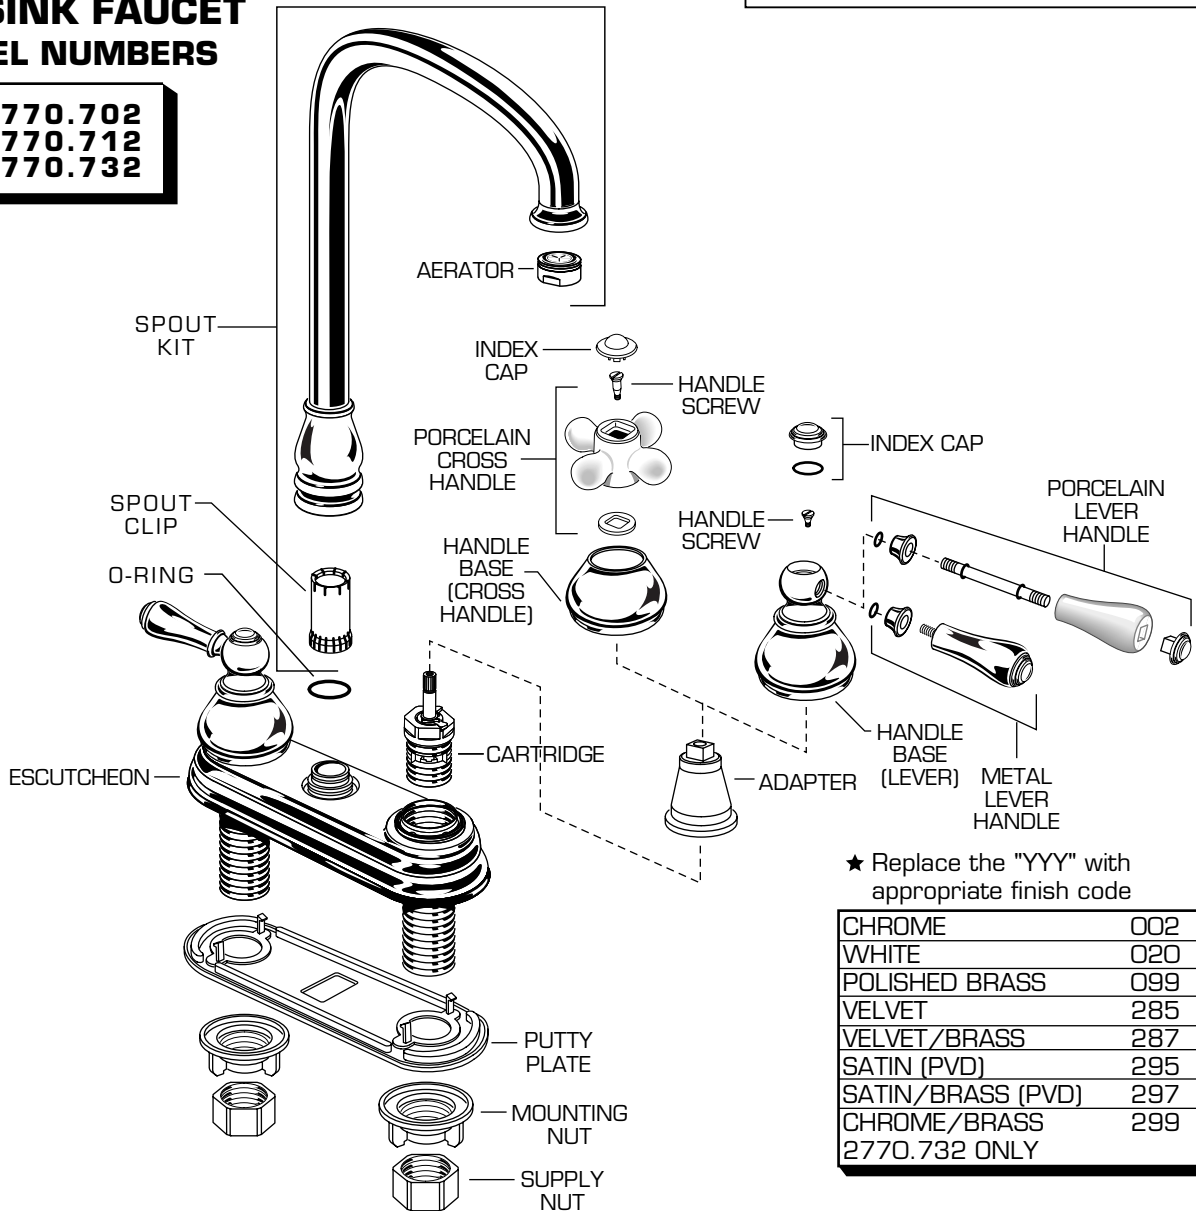

HAMPTON

BAR SINK FAUCET

MODEL NUMBERS

2770.702
2770.712
2770.732

★ Replace the "YYY" with appropriate finish code

CHROME	002
WHITE	020
POLISHED BRASS	099
VELVET	285
VELVET/BRASS	287
SATIN (PVD)	295
SATIN/BRASS (PVD)	297
CHROME/BRASS	299
2770.732 ONLY	

REPAIR PARTS	DESCRIPTION	PART NUMBER ★	PKG QTY
Handle Parts	Index Cap	021470-YYY0A	1
	Handle Screw	918428-0070A	1
	Porcelain Lever Handle	060353-YYY0A	1
	MetaL Lever handle	060354-YYY0A	1
	Lever Handle Base	916502-YYY0A	1
	Index Cap (Porcelain Cross)	013311-YYY0A	1
	Porcelain Cross Handle	042693-0070A	1
	Cross Handle Base	908500-YYY0A	1
Spout Parts	Adapter	923002-0070A	1
	Spout Kit	060477-YYY0A	1
	Spout Clip	923012-0070A	1
	Aerator	066070-YYY0A	1
	O-Ring	073542-0070A	1
	Escutcheon	907016-YYY0A	1
Valve Parts	Putty Plate	M923049-0070A	1
	Cartridge	028610-0070A	1
	Mounting Nut	065800-0070A	2
	Supply Nut	024220-0070A	2